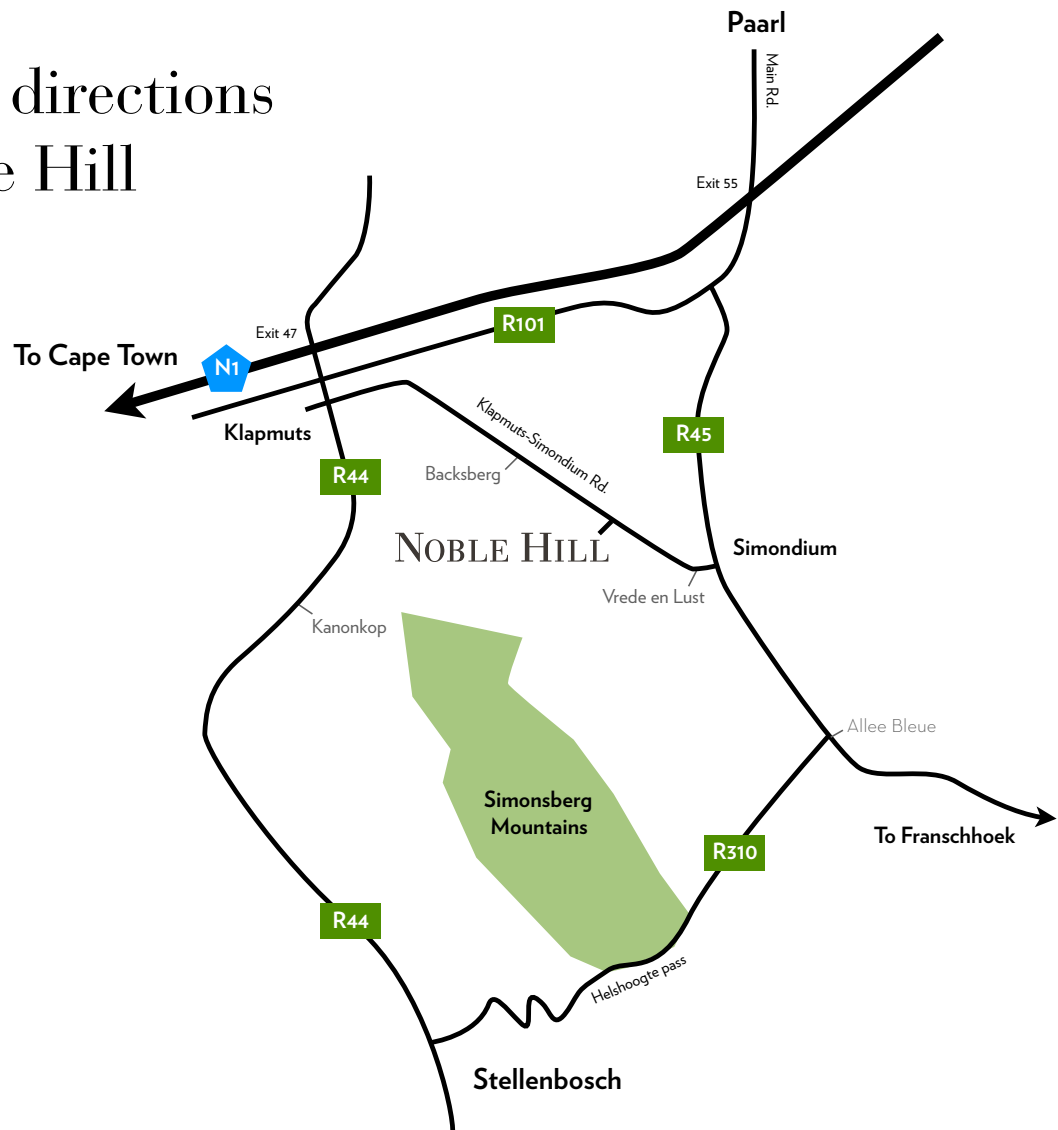

NOBLE HILL

WINE ESTATE IN SIMONSBERG-PAARL SOUTH AFRICA
PRIDE IN PROVENANCE, HUMILITY IN CRAFTSMANSHIP
www.noblehill.com +27.21.874.3844 info@noblehill.com

Driving directions to Noble Hill

From Cape Town

1. From the N1, take exit 47 for the R44
2. At the end of the off-ramp, turn right onto the R44 towards Stellenbosch
3. Proceed straight through the first traffic light in Klapmuts
4. At the next traffic light, turn left, following signs for (R45) Franschhoek
5. Noble Hill will be 7km ahead on your right

From Paarl

1. From Main Rd., go south and turn left on the R45 towards Franschhoek
2. After 6km on the R45, turn right on Simondium-Klapmuts Rd. towards Klapmuts
3. Noble Hill will be 2km ahead on your left

From Stellenbosch

1. From the R44, go north towards Klapmuts and Wellington
2. Turn right at the first traffic light in Klapmuts, following signs for (R45) Franschhoek
3. Noble Hill will be 7km ahead on your right