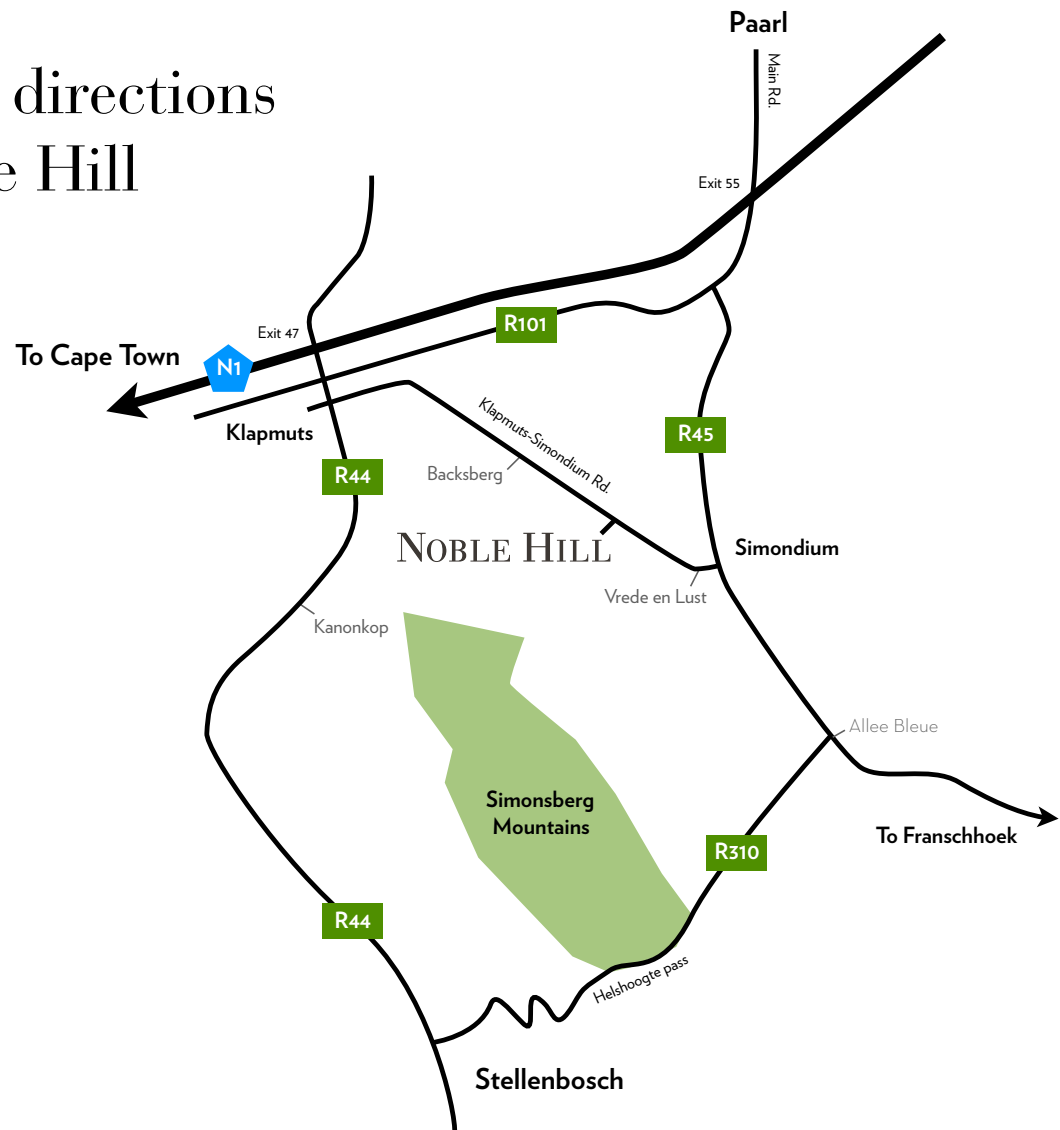

NOBLE HILL

WINE ESTATE IN SIMONSBERG-PAARL SOUTH AFRICA
PRIDE IN PROVENANCE, HUMILITY IN CRAFTSMANSHIP
www.noblehill.com +27.21.874.3844 info@noblehill.com

Driving directions to Noble Hill

From Cape Town

1. From the N1, take exit 47 for the R44
2. Turn right at the off-ramp onto the R44 towards Stellenbosch
3. Proceed straight through the first traffic light in Klappmuts
4. Turn left at the next traffic light, following signs for (R45) Franschhoek
5. Noble Hill will be 7km ahead on your right

From Paarl

1. From Main Road, go south and turn left on the R45 towards Franschhoek
2. Turn right on Simondium-Klappmuts Rd. towards Klappmuts
3. Noble Hill will be 2km ahead on your left

From Stellenbosch

1. From the R44, go north towards Klappmuts and Wellington
2. Turn right at the first traffic light in Klappmuts, following signs for (R45) Franschhoek
3. Noble Hill will be 7km ahead on your right